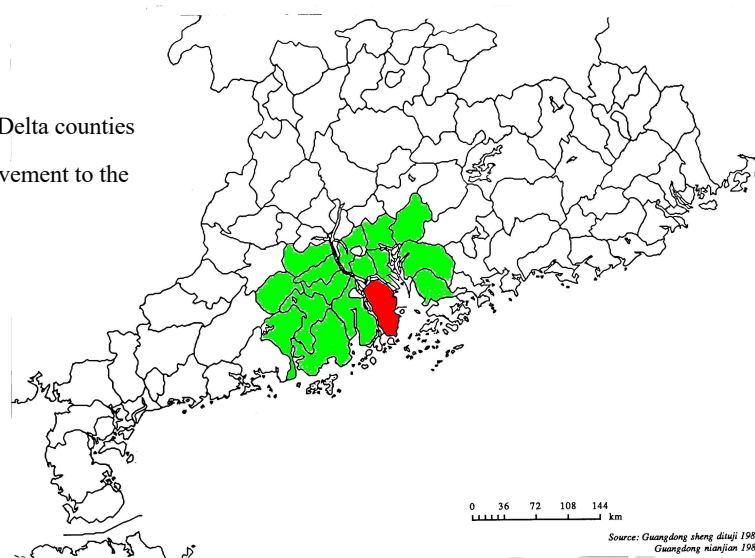

Map 1.2: Pearl River Delta Counties.¹

[From: *Returning Home with Glory*, HKU Press, 2019]

Major Pearl River Delta counties involved in the movement to the Pacific Ports.

¹ Map based on that in David Chuen-yan Lai, "An analysis of data on home journeys by Chinese immigrants in Canada, 1892-1915", *The Professional Geographer*, 29.4, 1977, p.362.